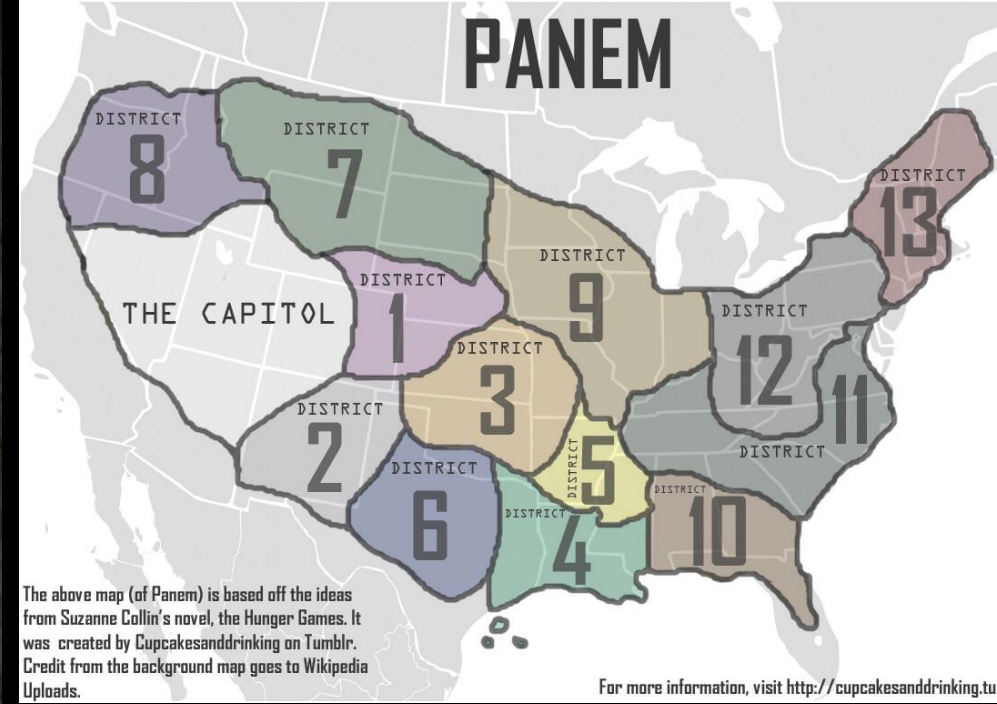

CHARACTER BIOGRAPHY

Katniss Everdeen

A'Manda
Williams
Film Study 101
1st Hour

Katniss

Fierce,
Family Oriented,
Brave,
Smart

Sister of Primrose Everdeen

Lover of Friends, Family, and Herself

Who feels
Love,
Determination, and
Victory

Who needs
Sponsors,
High ground,
and
Peeta

Who gives
A bow and arrow it's
archer,
Tracker Jacker hives to
bad guys, and
Hope

Who fears
Her friends and family
dying,
The Hunger Games,
and
Getting caught trying
to shoot down fruit

Who would like to see
Her and Peeta survive,
A proper send off
for Rue, and
Fans

Residence of District 12, Panem

The above map (of Panem) is based off the ideas from Suzanne Collin's novel, the Hunger Games. It was created by Cupcakesanddrinking on Tumblr. Credit from the background map goes to Wikipedia Uploads.